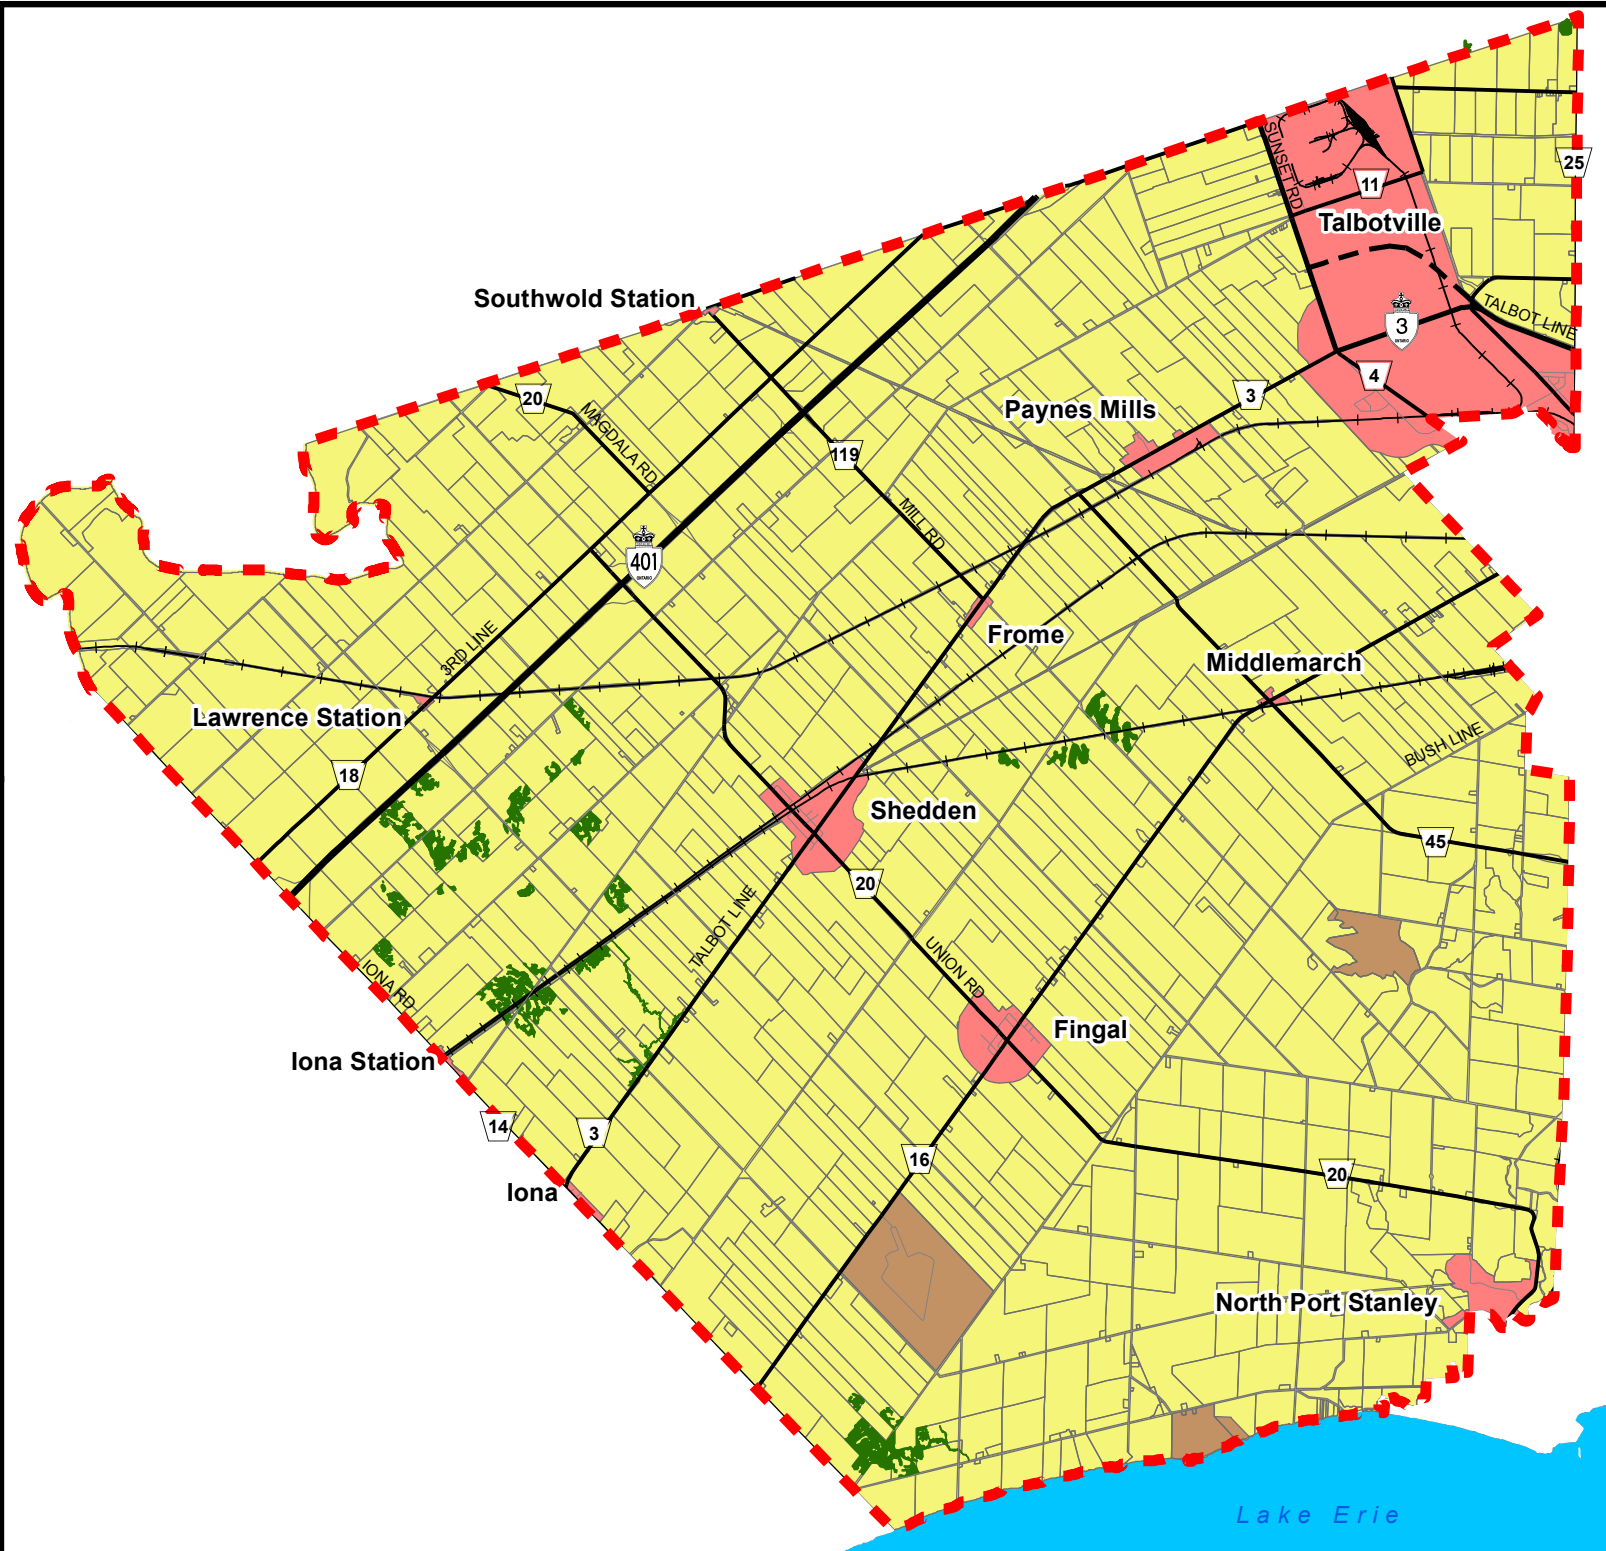

Schedule 'A'
Township of Southwold
Elgincentives CIP -
Community Improvement
Project Area and Sub-Areas

- Legend**
- Community Improvement Project Area
 - Sub-Areas**
 - Settlements Sub-Area
 - Agricultural Sub-Area
 - Outdoor Recreation Sub-Area
 - Other Map Elements**
 - Provincially Significant Wetlands
 - Provincial Highway
 - County Road
 - Proposed Transportation Corridor

Data Source:
 Data provided by the County of Elgin and the Ministry of Natural Resources Land Information Ontario.
 Copyright Queen's Printer of Ontario, 2015.